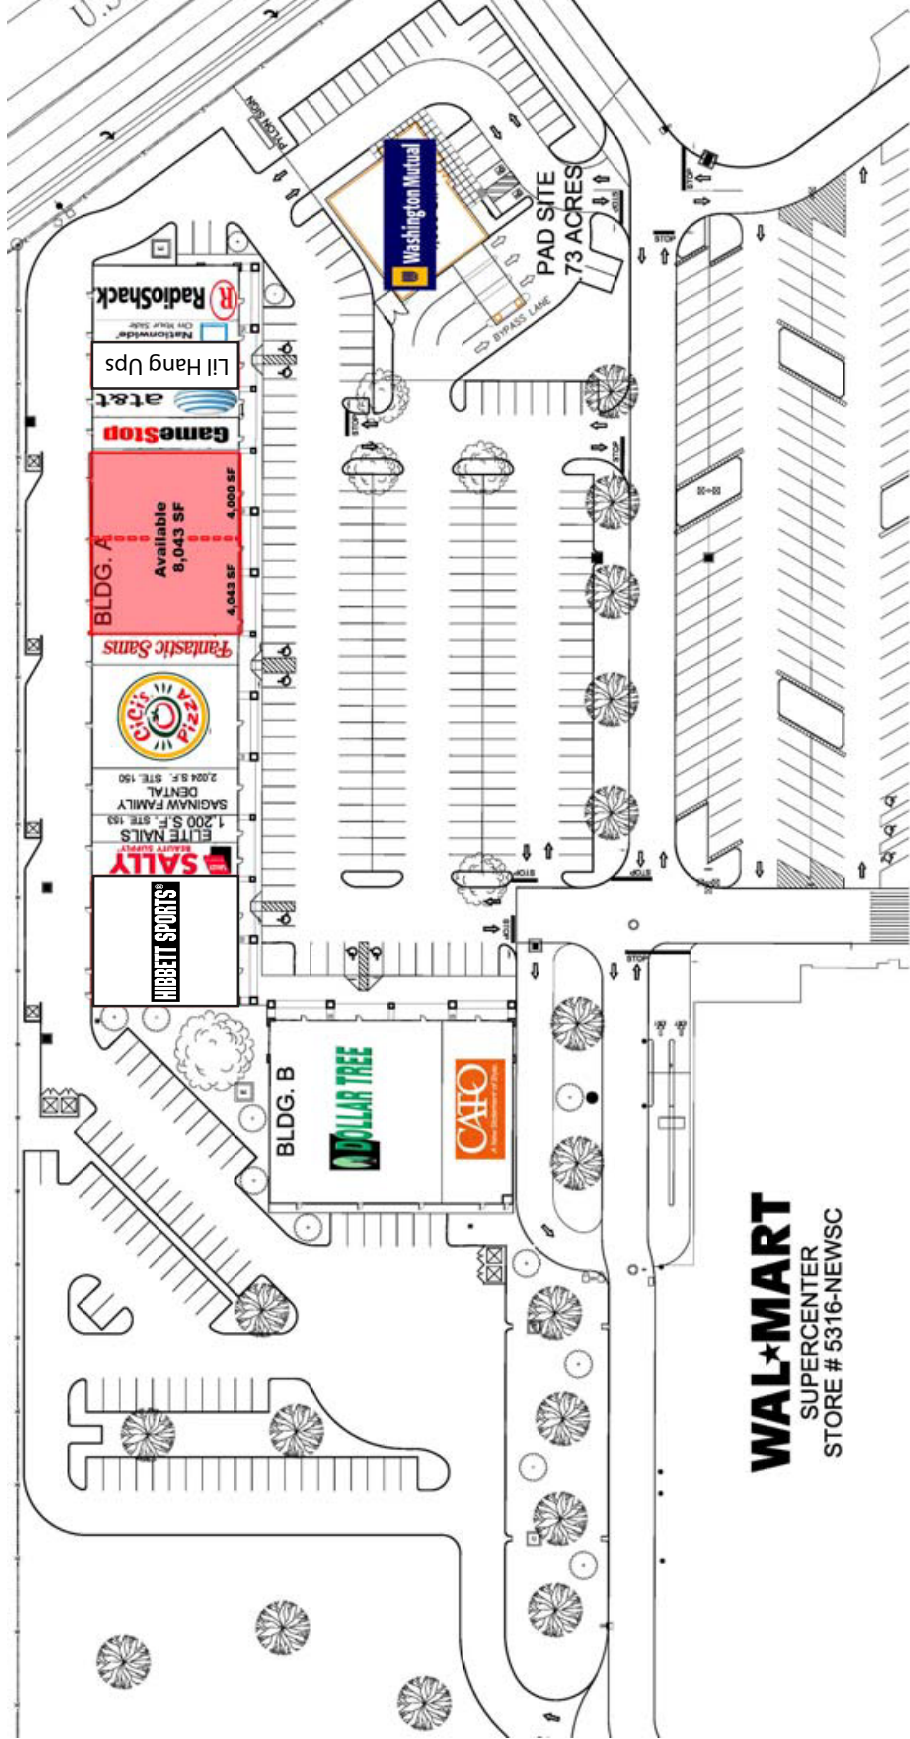

U.S. HIGHWAY NO. 287 & 81

WAL-MART
SUPERCENTER
STORE # 5316-NEWSC